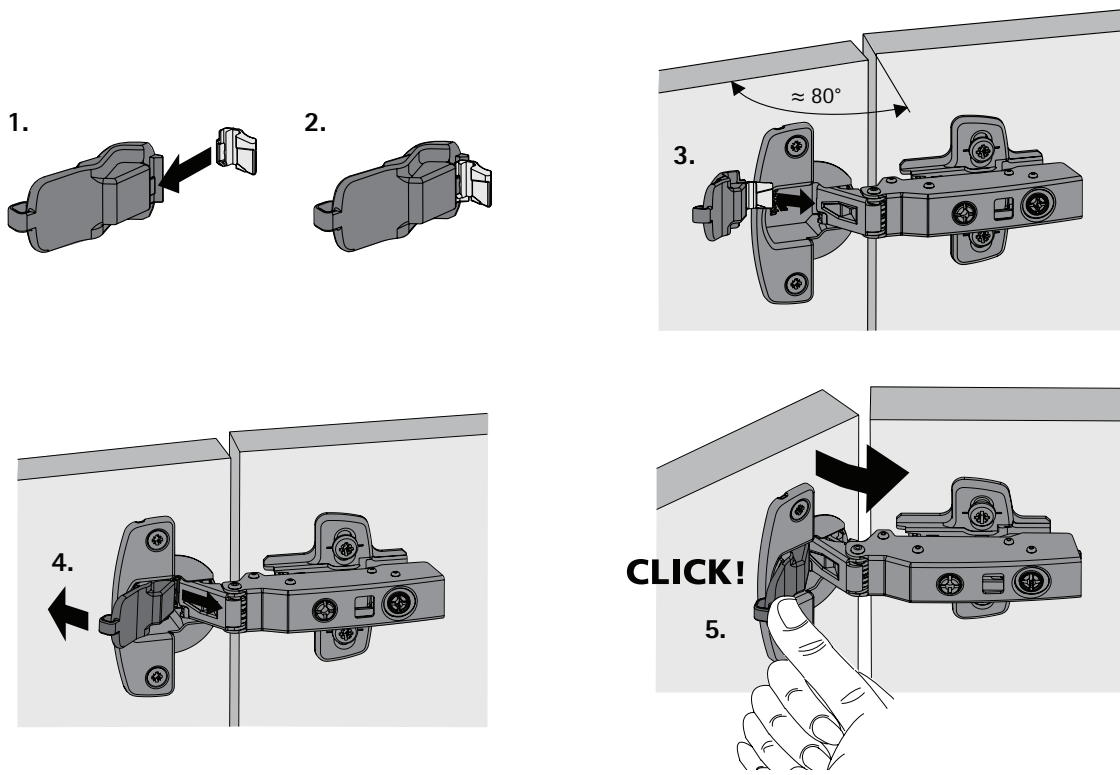

Technical information

- ▶ Sensys
- ▶ Installation advice

Using installation aid for mounting opening angle limiter for Sensys 8645i, 8639i W

Using screwdriver for mounting opening angle limiter for Sensys 8645i, 8639i W

Mounting the opening angle limiter for Sensys 8638i aluminium framed doors