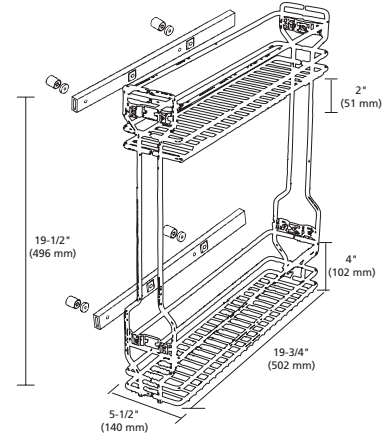

548 SERIES

TWO-TIER BASE ORGANIZER

Keep 2 liter bottles stored in this easy-to-reach base pullout. The 548-06 Base Organizer is designed for Base 9" cabinets and features universal brackets for right or left hand mounting, ball-bearing slides and a door mountable chrome frame. Also available in white (see page 43).

SINK & BASE ACCESSORIES
Premiere Cabinet Accessories

PRODUCT #s	DESCRIPTION	PRODUCT DIMENSIONS	FINISH	SET PER CARTON	WEIGHT PER CARTON	SUGGESTED LIST PRICE
						Individual Pack
548-06CR	Two-Tier Base Organizer	5½" (140 mm)W x 19¾" (482 mm)D x 19½" (498 mm)H	Chrome	1	8.7 lbs.	\$137.60

5432 SERIES

TWO-TIER BASE ORGANIZER

Turn that small space found in a Base 9 cabinet into a useful storage area with this modern two shelf pullout. With aluminum shelves and chrome rails, this sleek organizer features a bottom bracket and an adjustable side mount bracket to provide unparalleled stability. The 5432-05CR has a door mountable frame and comes with full-extension soft-close slides.

PRODUCT #s	DESCRIPTION	PRODUCT DIMENSIONS	FINISH	SET PER CARTON	WEIGHT PER CARTON	SUGGESTED LIST PRICE
						Individual Pack
5432-05CR	Two-Tier Base Organizer	5¾" (146 mm)W x 22¼" (566 mm)D x 23½" (588 mm)H	Chrome/Aluminum	1	14.15 lbs.	\$276.35