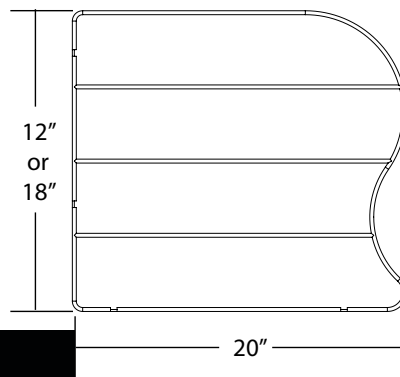

Great for Wall Cabinets or above a stove!