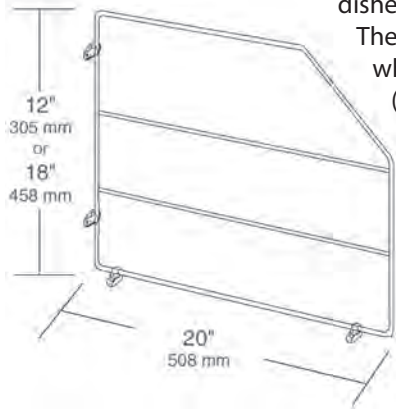

597 SERIES

TRAY DIVIDERS WITH CLIPS

A no-brainer for organizing today's kitchens, Rev-A-Shelf tray dividers are a practical solution for storing baking sheets, serving dishes, cake pans and more.

The 597 Series is available in white or chrome with 12" (wall cabinet) or 18" (base cabinet) height options. Each divider includes 4 screw-in clips & fasteners.

597-18CR

PRODUCT #s	DESCRIPTION	PRODUCT DIMENSIONS	FINISH	SET PER CARTON	WEIGHT PER CARTON	SUGGESTED LIST PRICE
Tray Divider (White Wire)						Individual Pack
597-12-52	Tray Divider with Clips	¾" (19 mm)W x 20" (508 mm)D x 12" (305 mm)H	White Wire	1 pc.	2 lbs.	\$9.70
597-18-52	Tray Divider with Clips	¾" (19 mm)W x 20" (508 mm)D x 18" (458 mm)H	White Wire	1 pc.	2 lbs.	\$10.60
Tray Divider (White Wire)						Bulk Pack
597-12-10	Tray Divider with Clips	¾" (19 mm)W x 20" (508 mm)D x 12" (305 mm)H	White Wire	10 pc.	12 lbs.	\$7.40 ea.
597-18-10	Tray Divider with Clips	¾" (19 mm)W x 20" (508 mm)D x 18" (458 mm)H	White Wire	10 pc.	14 lbs.	\$8.10 ea.
Tray Divider (Chrome Wire)						Individual Pack
597-12CR-52	Tray Divider with Clips	¾" (19 mm)W x 20" (508 mm)D x 12" (305 mm)H	Chrome Wire	1 pc.	2 lbs.	\$13.35
597-18CR-52	Tray Divider with Clips	¾" (19 mm)W x 20" (508 mm)D x 18" (458 mm)H	Chrome Wire	1 pc.	2 lbs.	\$14.05
Tray Divider (Chrome Wire)						Bulk Pack
597-12CR-10	Tray Divider with Clips	¾" (19 mm)W x 20" (508 mm)D x 12" (305 mm)H	Chrome Wire	10 pc.	12 lbs.	\$10.75 ea.
597-18CR-10	Tray Divider with Clips	¾" (19 mm)W x 20" (508 mm)D x 18" (458 mm)H	Chrome Wire	10 pc.	14 lbs.	\$11.60 ea.

LD SERIES

CHROME TRAY DIVIDER

These wire tray dividers are perfect for organizing baking sheets, serving dishes, and more! They are available in 12" and 18" heights, both in 20" depth. They feature a beautiful chrome finish and the dividers screw directly into cabinet back and bottom.