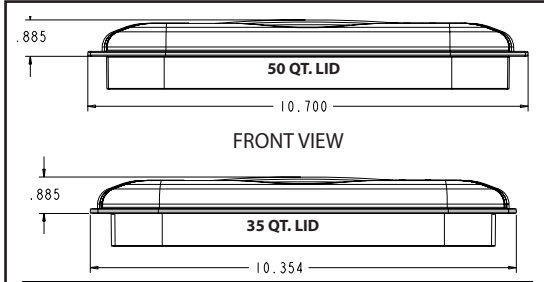

Rev-A-Shelf is now offering flip-up lids for our most popular waste containers. They are available for 35 Qt. and 50 Qt. containers, in a variety of different colors.

**FITS ALL 35 AND 50 QT. WASTE CONTAINERS**

**IMPORTANT NOTE:** These lids will add to the height of our waste containers. We recommend adding 1" to the height of the product you are using. Be sure to take this dimension into account when measuring your cabinet.