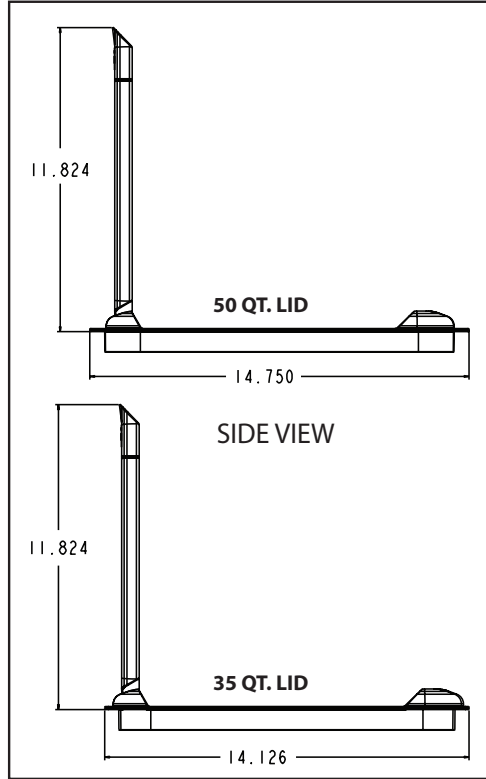

Rev-A-Shelf is now offering flip-up lids for our most popular waste containers. They are available for 35 Qt. and 50 Qt. containers, in a variety of different colors.

**FITS ALL 35 AND 50 QT. WASTE CONTAINERS**

**IMPORTANT NOTE:** These lids will add to the height of our waste containers. We recommend adding 1" to the height of the product you are using. Be sure to take this dimension into account when measuring your cabinet.